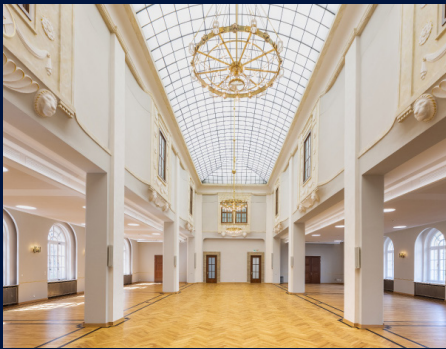

Brief profile

The LÖWENSAAL (550 sqm) was refurbished to a high standard with a large lightsail, oak parquet, arched windows on two sides of the hall and historic chandeliers.

Capacity

Depending on the type of event, different seating options are available in the LÖWENSAAL:

280 persons*

300 persons*

240 persons*

340 persons*

* Take these numbers as benchmarks, which need to be adjusted according to your concept.

Equipment available

350 banquet chairs · 70 conference-/ banquet tables · 10 bar tables with stretch covers · PA-System · 2 microphones · screens · LED-lightsail · chandeliers · oak parquet floor · (W-) LAN · 2 lifts · catering and sides rooms · wheelchair-accessible